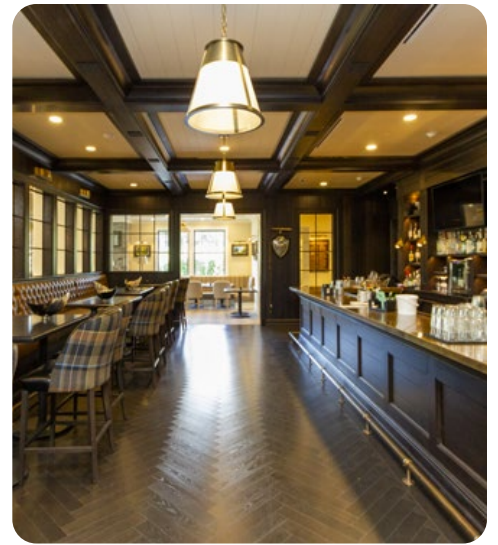

## Interior Designer

C2 Limited

---

- Major renovation, reconfiguration, and expansion of the existing clubhouse including a new front entrance, banquet facilities, casual dining area, bar, kitchen, living room, and locker rooms. The finishes were upgraded throughout the clubhouse to include custom stained millwork, Venetian plaster walls, decorative trusses, custom brass countertops, wine displays and lockers, and a fieldstone fireplace. All work was done while the club remained fully operational.
- The new 462-person banquet room overlooking a relocated putting green and the eighteenth green dramatically increased the club's capacity to host special events. A set of folding doors between the banquet room and the quiet dining room allowed for expanded gatherings.
- New locker rooms and lounges were built on the second floor with private access for members which includes a balcony that overlooks the eighteenth hole and putting green.
- The clubhouse electrical, plumbing and mechanical systems were all upgraded. The exterior of the clubhouse was improved and site work included new bluestone patios, Belgian block curbing, new entry drive, architectural columns, field stone fire pits and seating, and extensive landscaping.
- Construction management services included: constructability review, budgeting, value engineering, subcontractor bid and award, safety and logistical planning, pre-purchase program, scheduling, and construction.